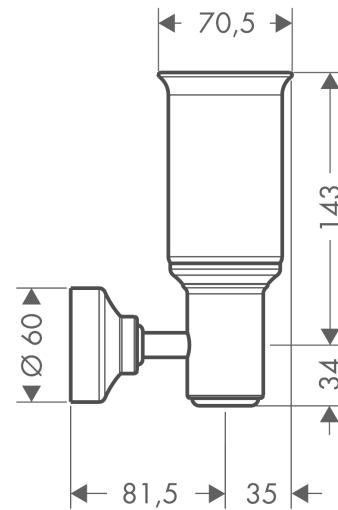

#### product features

- material: support made of metal, handmade crystal glass
- wall-mounted
- power supply: 220 V, maximum 40 W
- with illuminant
- TÜV B 11 13 14237 072

### Scale drawing

**Axor Montreux  
Wall lamp**

Surfaces: **chrome**    Article Number: **42056000**

**Exploded Drawing**

Year of production: >05/06

**Axor Montreux**

**Wall lamp**

Surfaces: **chrome** Article Number: **42056000**

**Spare part list**

Year of production: >**05/06**

Pos.	Description	Article Number	PC	PU
1	mounting set	40915000	-	1
2	screw	97273000	-	1
3	light glass	97826000	-	1
4	bulb HALOLUX T ECO 230 V / E14 / 25 W	96232000	-	1