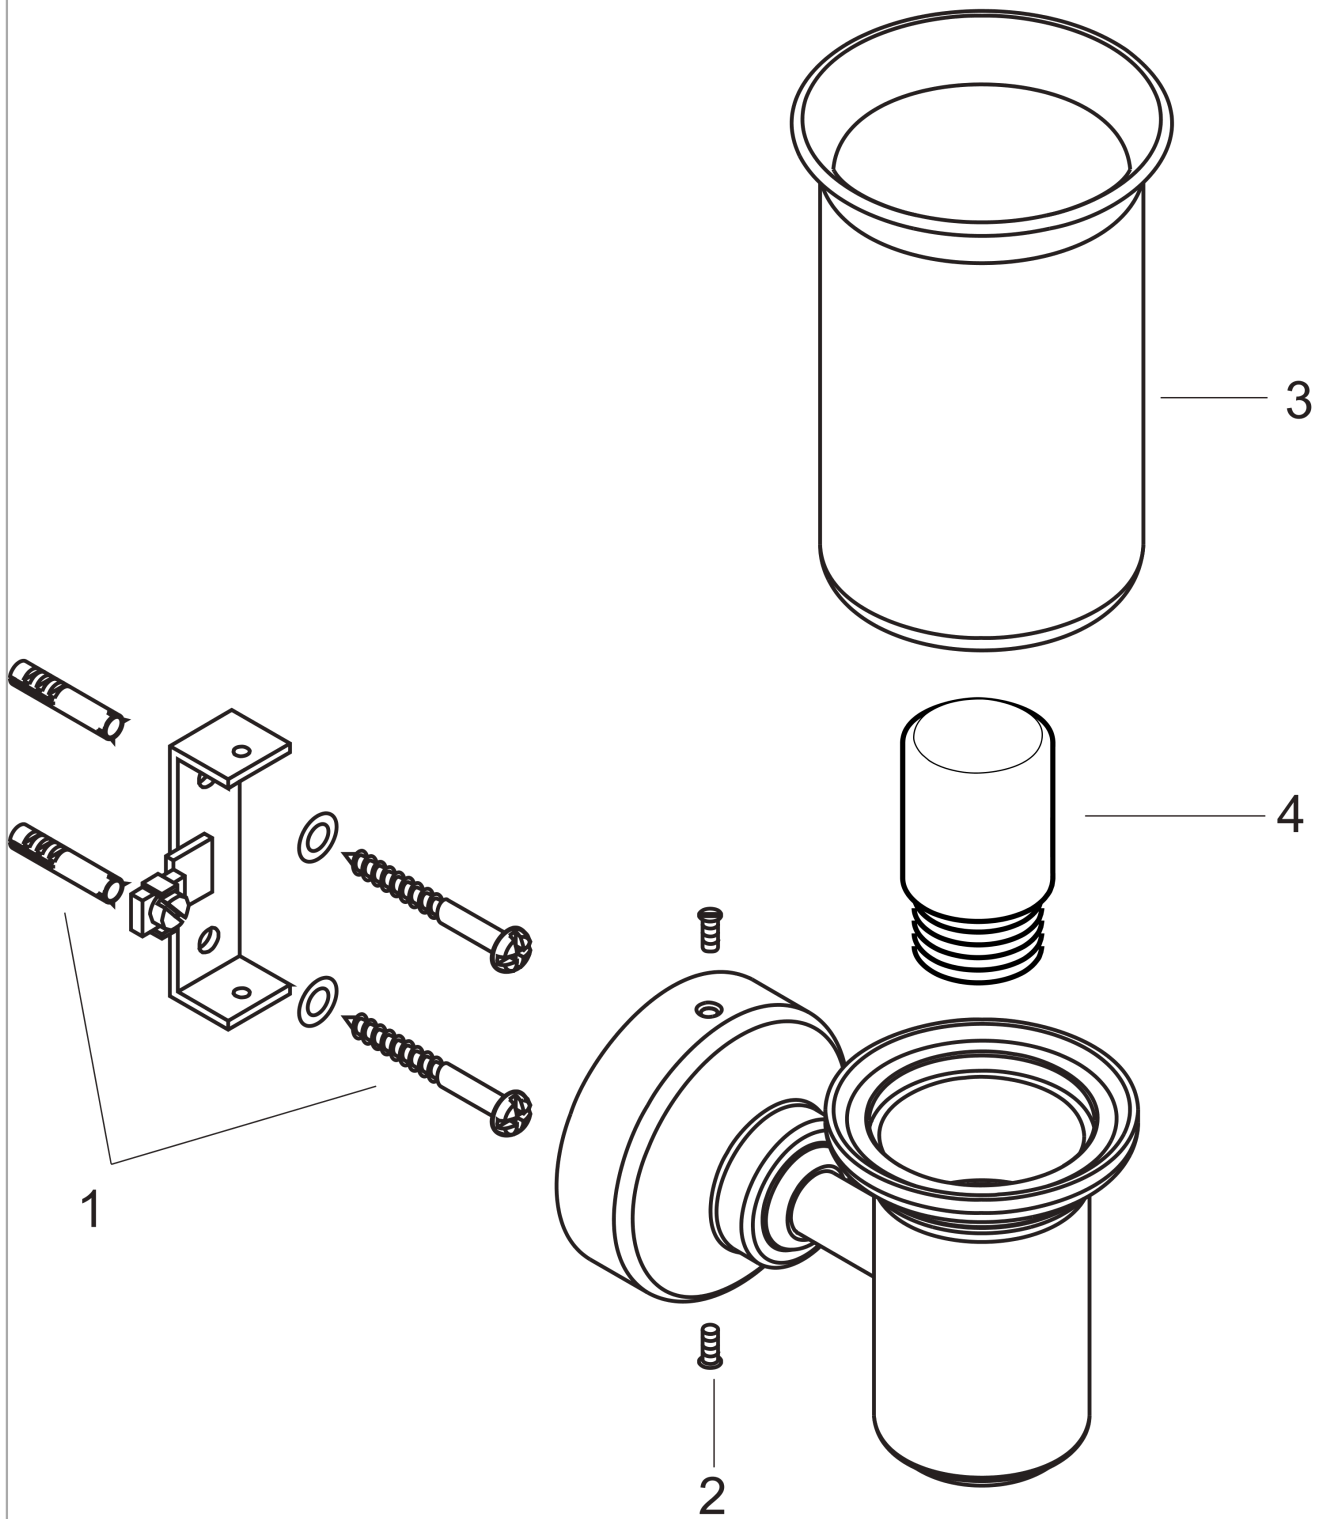

### Scale drawing

**Axor Montreux  
Wall lamp**

Surfaces: **chrome**    Article Number: **42056000**

**Exploded Drawing**

Year of production: >05/06

**Axor Montreux**

**Wall lamp**

Surfaces: **chrome** Article Number: **42056000**

**Spare part list**

Year of production: >**05/06**

Pos.	Description	Article Number	PC	PU
1	mounting set	40915000	-	1
2	screw	97273000	-	1
3	light glass	97826000	-	1
4	bulb HALOLUX T ECO 230 V / E14 / 25 W	96232000	-	1