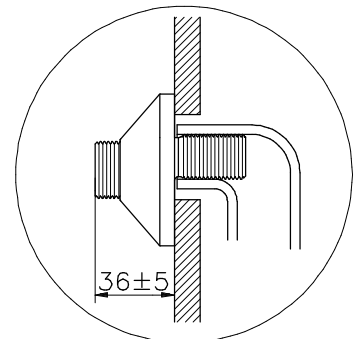

02.17

20032.00

Tradition

Object

A,B:50–1000 kPa (0.5–10 bar)

A

[a]

[b]