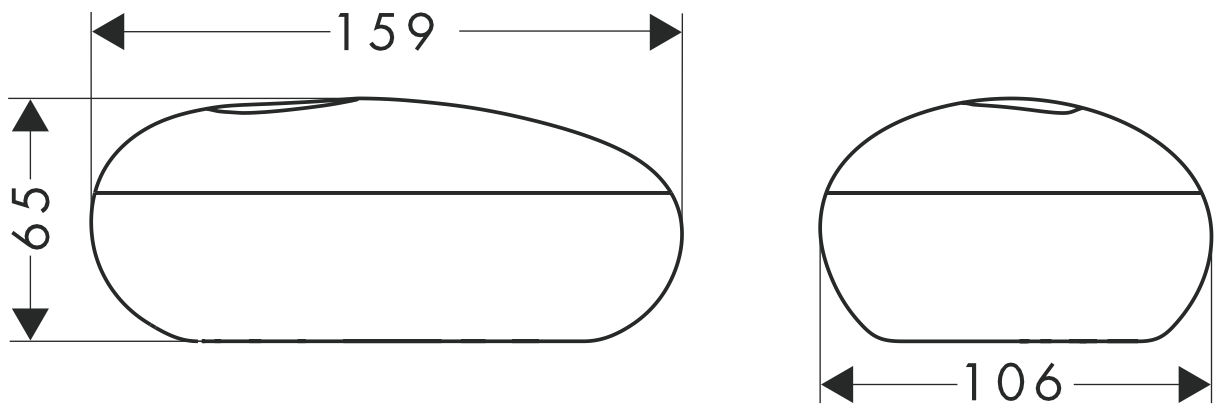

Axor Massaud

Box oval
42272XXX

hansgrohe

AXOR | PHÂRO