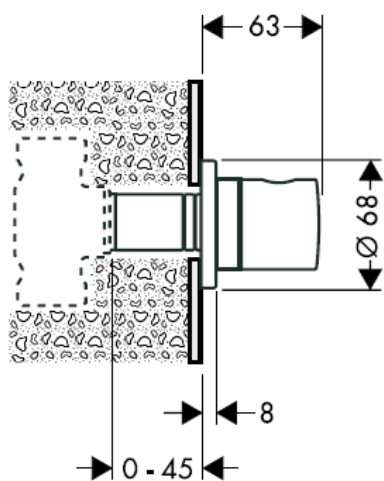

assembly instructions

**Metropol S / Metris S / Talis S /
Sportive**
15972XXX

hansgrohe

Important! The fitting must be installed, flushed and tested after the valid norms!

Spare parts see page 3

1	handle	38092XXX
2	handle fixing set	94184000
3	flange	96498XXX
4	fixing set	96392000
5	nut	97265XXX
6	extension 25 mm	96370000