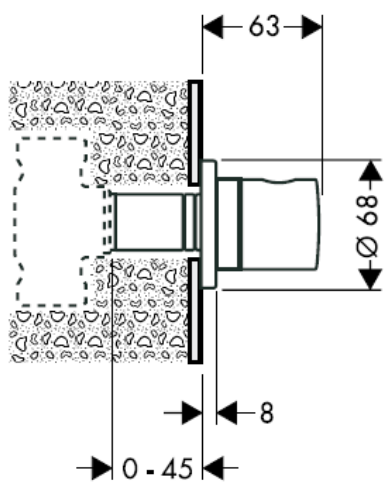

Attenzione! La rubinetteria deve essere installata, pulita e testata secondo le istruzioni riportate!

Parti di ricambio vedi pagg. 3

1	maniglia	38092XXX
2	inserto a molla e vite	94184000
3	copertura	96498XXX
4	adattatore per set esterno	96392000
5	ghiera di fissaggio	97265XXX
6	Prolunga 25 mm	96370000

XXX = Trattamento

000 cromato

880 satinato