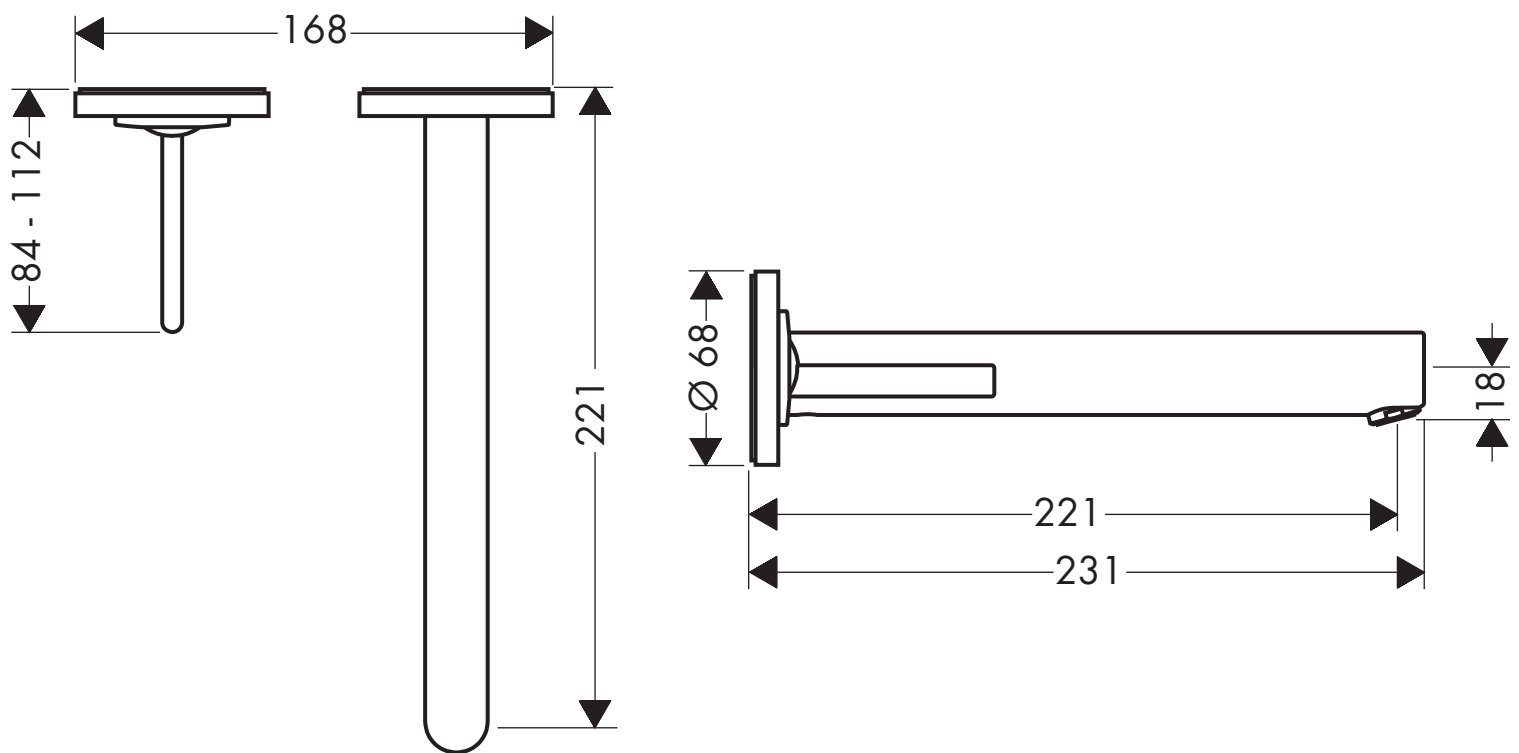

AXOR STEEL

Steel WTM UP
35116800

hansgrohe

AXOR | PHARO