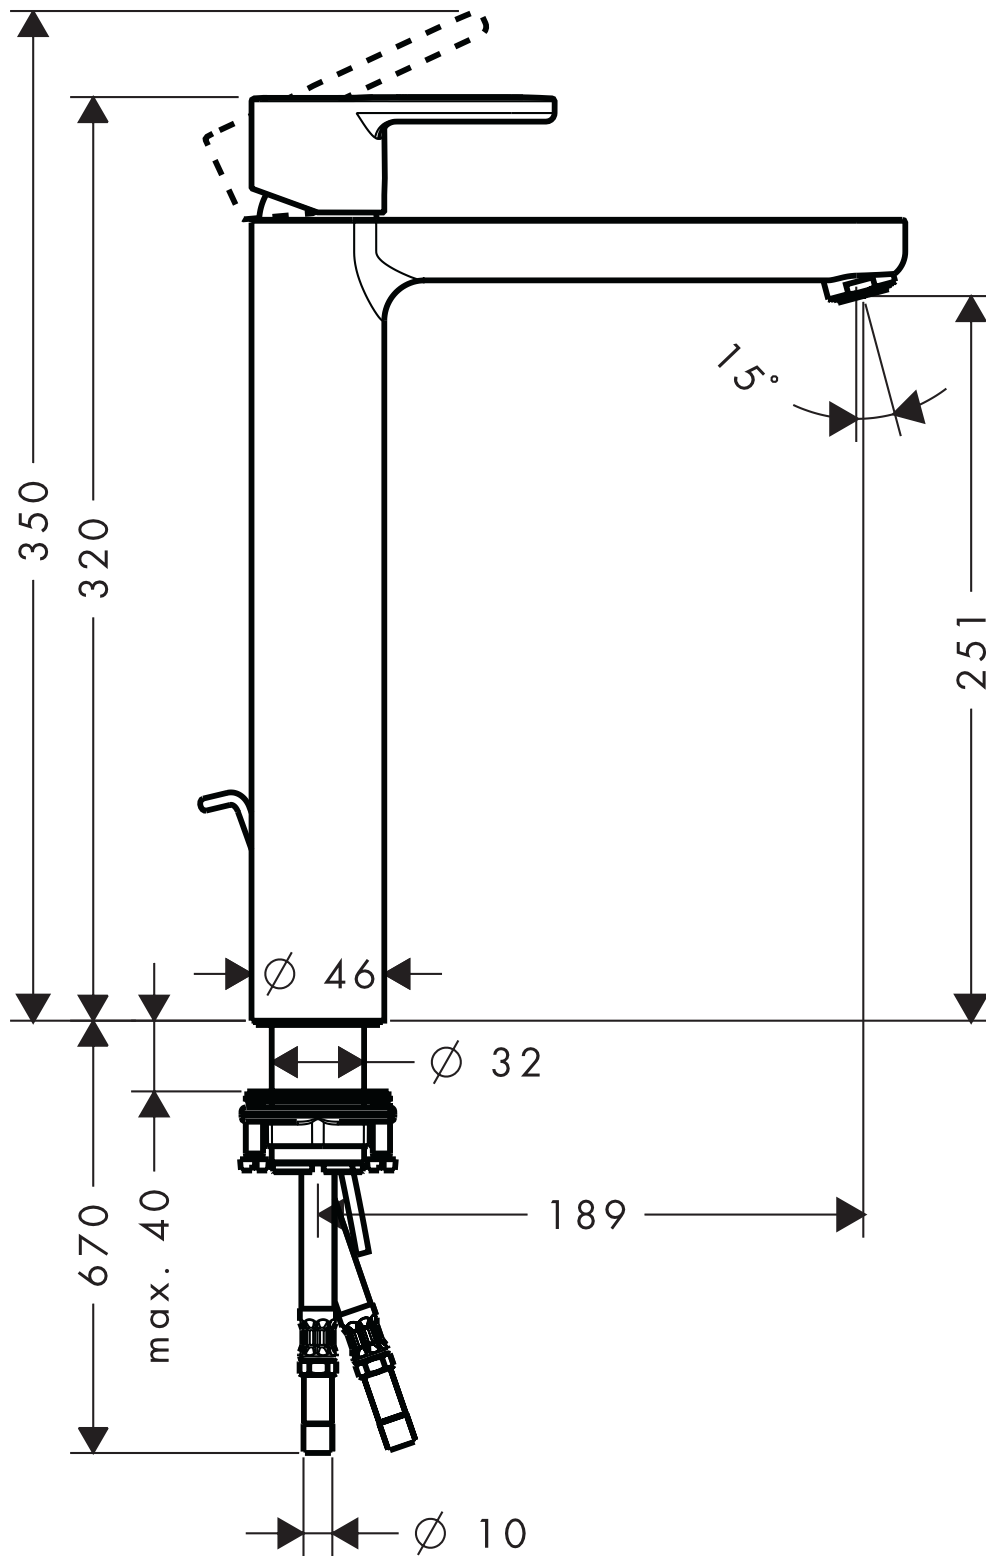

# HANSGROHE Metropol S

Highriser  
14020

**hansgrohe**

AXOR | PHARO